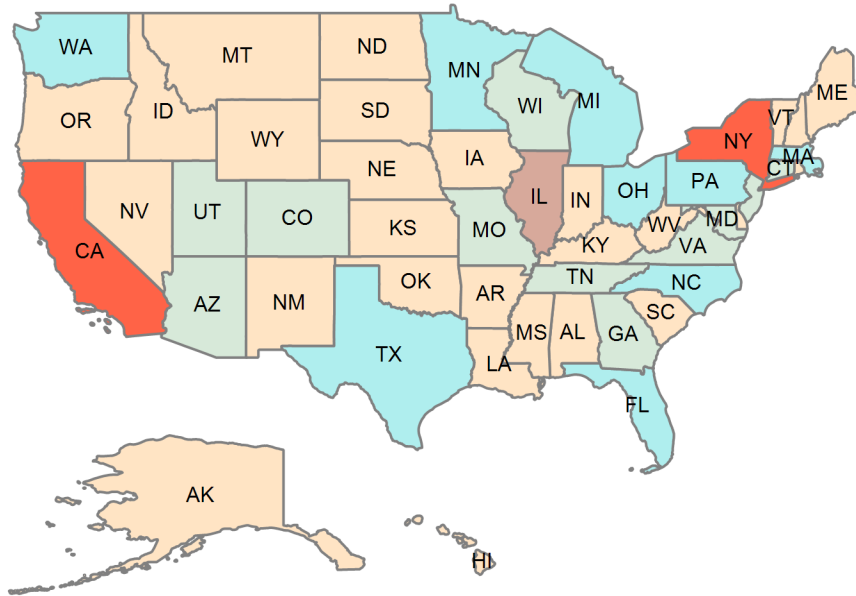

AAOS 2025 Annual Meeting Registration Numbers

Event Dates: 3/10/2025 to 3/14/2025 11:59:59 PM

Executed on: 12/9/2024 8:56:21 AM

Registration Type	Registered	Attended
US Residents/Fellowships	245	0
US Physicians	1015	0
International Physicians	368	0
International Residents	10	0
Other Healthcare Professionals	212	0
Physician Assistants	11	0
Total	1861	0

Totals by State

Domestic Summary includes both physicians and other healthcare professionals.

1 - 16 16 - 34 34 - 74 74 - 100 100 - 260

Region	State/Province	Count
East North Central	Illinois	78
	Indiana	16
	Michigan	46
	Ohio	45
	Wisconsin	26
East South Central	Alabama	6
	Kentucky	12
	Mississippi	7
	Tennessee	19
Middle Atlantic	New Jersey	27
	New York	135
	Pennsylvania	69
Mountain	Arizona	33
	Colorado	21
	Idaho	10
	Montana	5
	New Mexico	11

Region	State/Province	Count
Mountain	Nevada	7
	Utah	23
	Wyoming	1
New England	Connecticut	24
	Massachusetts	46
	Maine	2
	New Hampshire	12
	Rhode Island	9
	Vermont	7
Pacific	Alaska	1
	California	258
	Guam	1
	Hawaii	7
	Oregon	16
	Washington	50
South Atlantic	District of Columbia	9
	Delaware	3
	Florida	69
	Georgia	19
	Maryland	26
	North Carolina	36
	Puerto Rico	7
	South Carolina	16
	Virginia	29
	West Virginia	5
West North Central	Iowa	6
	Kansas	13
	Minnesota	58
	Missouri	21
	North Dakota	1
	Nebraska	9
	South Dakota	4
West South Central	Arkansas	8
	Louisiana	12

Country	Count
Sri Lanka	1
Sweden	8
Switzerland	10
Taiwan	1
Thailand	8
Tunisia	1
Turkey	3
Ukraine	1
United Kingdom	23
United States	1459
Uruguay	1
Total	1861